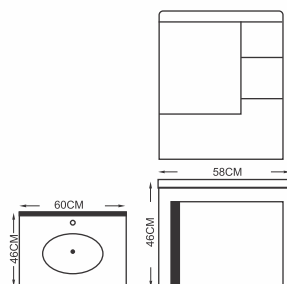

mid ocean[®]
sanitary ware

Vanity Basin

MODEL: MO 10001

- Cabinet : 78x46x48 cm
- Side Cabinet : 80x24x13 cm
- Basin : 80x48 cm
- Mirror : 80x55 cm

Desc. :

PVC Material, Ceramic Basin, Side Cabinet, Mirror & Shelf, Led Lights, High Gloss Painting, Stainless Steel Hinge.

MODEL: MO 10002

Cabinet : 58x44x46 cm
Basin : 60x46 cm
Mirror : 80x60x13

Desc. :

PVC Material, Ceramic Basin, Mirror and PVC Side Cabinet, High Gloss Painting, Stainless Steel Hinge.

MODEL: MO 10003

- Cabinet : 78x46x46cm
- Side Cabinet : 40x24x13 cm
- Basin : 80x48cm
- Mirror : 80x50cm

Desc. :

PVC Material, Ceramic Basin, Side Cabinet, Mirror and Shelf, High Gloss Painting, Stainless Steel Hinge.

MODEL: MO 10004

- Cabinet : 80x50x50cm
- Side Cabinet : 40x24x13 cm
- Mirror : 80x55 cm

Desc. :
PVC Material, Ceramic Basin, Gloss Top, Side Cabinet, Mirror and Shelf, High Gloss Painting, Stainless Steel Hinge.