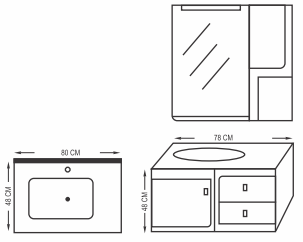

mid ocean[®]
sanitary ware

Vanity Basin

MODEL: MO 10001

- Cabinet : 78x46x48 cm
- Side Cabinet : 80x24x13 cm
- Basin : 80x48 cm
- Mirror : 80x55 cm

Desc. :

PVC Material, Ceramic Basin, Side Cabinet, Mirror & Shelf, Led Lights, High Gloss Painting, Stainless Steel Hinge.

MODEL: MO 10002

Cabinet : 58x44x46 cm
Basin : 60x46 cm
Mirror : 80x60x13

Desc. :

PVC Material, Ceramic Basin, Mirror and PVC Side Cabinet, High Gloss Painting, Stainless Steel Hinge.

MODEL: MO 10003

- Cabinet : 78x46x46cm
- Side Cabinet : 40x24x13 cm
- Basin : 80x48cm
- Mirror : 80x50cm

Desc. :

PVC Material, Ceramic Basin, Side Cabinet, Mirror and Shelf, High Gloss Painting, Stainless Steel Hinge.

MODEL: MO 10004

- Cabinet : 80x50x50cm
- Side Cabinet : 40x24x13 cm
- Mirror : 80x55 cm

Desc. :
PVC Material, Ceramic Basin, Gloss Top, Side Cabinet, Mirror and Shelf, High Gloss Painting, Stainless Steel Hinge.