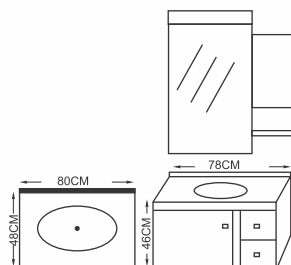

mid ocean[®]
sanitary ware

Vanity Basin

MODEL: MO 10001

- Cabinet : 78x46x48 cm
- Side Cabinet : 80x24x13 cm
- Basin : 80x48 cm
- Mirror : 80x55 cm

Desc. :

PVC Material, Ceramic Basin, Side Cabinet, Mirror & Shelf, Led Lights, High Gloss Painting, Stainless Steel Hinge.

MODEL: MO 10002

Cabinet : 58x44x46 cm
Basin : 60x46 cm
Mirror : 80x60x13

Desc. :

PVC Material, Ceramic Basin, Mirror and PVC Side Cabinet, High Gloss Painting, Stainless Steel Hinge.

MODEL: MO 10003

- Cabinet : 78x46x46cm
- Side Cabinet : 40x24x13 cm
- Basin : 80x48cm
- Mirror : 80x50cm

Desc. :

PVC Material, Ceramic Basin, Side Cabinet, Mirror and Shelf, High Gloss Painting, Stainless Steel Hinge.

MODEL: MO 10004

- Cabinet : 80x50x50cm
- Side Cabinet : 40x24x13 cm
- Mirror : 80x55 cm

Desc. :
PVC Material, Ceramic Basin, Gloss Top, Side Cabinet, Mirror and Shelf, High Gloss Painting, Stainless Steel Hinge.