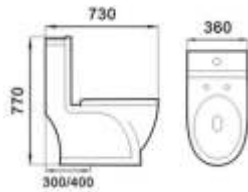

mid ocean[®]
sanitary ware

Sanitary ware

NEW

DIAMOND

mid ocean[®]
sanitary ware

MODEL : DIAMOND

Code : MO SW A-0231
Type : Wash down
Color : White
Size : 680x375x835mm
S-trap : 300mm roughing-in
P-trap : 180mm roughing-in

NEW

MARANO

MODEL : MARANO

Code : MO SW A-4092
Type : Wash down
Color : White
Size : 700x380x820mm
S-trap : 300mm roughing-in
P-trap : 180mm roughing-in

NEW

TRESA

MODEL : TRESA

Code : MO SW A-0126
Type : Siphonic
Color : White
Size : 670x355x825mm
S-trap : 300mm roughing-in

**SINGLE PIECE
WATER CLOSET**

SESIA

ELEGANCE
IN
WHITE

ENNA

MODEL : SESIA

Code : MO SW A-0102
 Type : Wash down
 Color : White
 Size : 730x360x770mm
 S-trap : 300mm roughing-in
 P-trap : 180mm roughing-in

MODEL : ENNA

Code : MO SW A-0219
 Type : Wash down
 Color : White/Ivory
 Size : 670x385x770mm
 S-trap : 300mm roughing-in
 P-trap : 180mm roughing-in

MODEL : ELVO

Code : MO SW A-0224
 Type : Wash down
 Color : White
 Size : 680x375x760mm
 S-trap : 300mm roughing-in
 P-trap : 180mm roughing-in