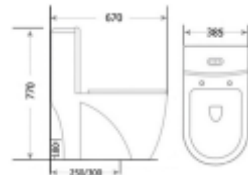

mid ocean[®]
sanitary ware

Sanitary ware

NEW

DIAMOND

mid ocean[®]
sanitary ware

MODEL : DIAMOND

Code : MO SW A-0231
Type : Wash down
Color : White
Size : 680x375x835mm
S-trap : 300mm roughing-in
P-trap : 180mm roughing-in

NEW

MARANO

MODEL : MARANO

Code : MO SW A-4092
Type : Wash down
Color : White
Size : 700x380x820mm
S-trap : 300mm roughing-in
P-trap : 180mm roughing-in

NEW

TRESA

MODEL : TRESA

Code : MO SW A-0126
Type : Siphonic
Color : White
Size : 670x355x825mm
S-trap : 300mm roughing-in

**SINGLE PIECE
WATER CLOSET**

SESIA

ELEGANCE
IN
WHITE

ENNA

MODEL : SESIA

Code : MO SW A-0102
 Type : Wash down
 Color : White
 Size : 730x360x770mm
 S-trap : 300mm roughing-in
 P-trap : 180mm roughing-in

MODEL : ENNA

Code : MO SW A-0219
 Type : Wash down
 Color : White/Ivory
 Size : 670x385x770mm
 S-trap : 300mm roughing-in
 P-trap : 180mm roughing-in

MODEL : ELVO

Code : MO SW A-0224
 Type : Wash down
 Color : White
 Size : 680x375x760mm
 S-trap : 300mm roughing-in
 P-trap : 180mm roughing-in