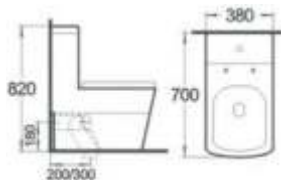

mid ocean[®]
sanitary ware

Sanitary ware

NEW

DIAMOND

mid ocean[®]
sanitary ware

MODEL : DIAMOND

Code : MO SW A-0231
Type : Wash down
Color : White
Size : 680x375x835mm
S-trap : 300mm roughing-in
P-trap : 180mm roughing-in

NEW

MARANO

MODEL : MARANO

Code : MO SW A-4092
Type : Wash down
Color : White
Size : 700x380x820mm
S-trap : 300mm roughing-in
P-trap : 180mm roughing-in

NEW

TRESA

MODEL : TRESA

Code : MO SW A-0126
Type : Siphonic
Color : White
Size : 670x355x825mm
S-trap : 300mm roughing-in

**SINGLE PIECE
WATER CLOSET**

SESIA

ELEGANCE
IN
WHITE

ENNA

MODEL : SESIA

Code : MO SW A-0102
 Type : Wash down
 Color : White
 Size : 730x360x770mm
 S-trap : 300mm roughing-in
 P-trap : 180mm roughing-in

MODEL : ENNA

Code : MO SW A-0219
 Type : Wash down
 Color : White/Ivory
 Size : 670x385x770mm
 S-trap : 300mm roughing-in
 P-trap : 180mm roughing-in

MODEL : ELVO

Code : MO SW A-0224
 Type : Wash down
 Color : White
 Size : 680x375x760mm
 S-trap : 300mm roughing-in
 P-trap : 180mm roughing-in