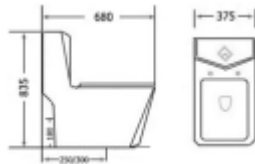

mid ocean[®]
sanitary ware

Sanitary ware

NEW

DIAMOND

mid ocean[®]
sanitary ware

MODEL : DIAMOND

Code : MO SW A-0231
Type : Wash down
Color : White
Size : 680x375x835mm
S-trap : 300mm roughing-in
P-trap : 180mm roughing-in

NEW

MARANO

MODEL : MARANO

Code : MO SW A-4092
Type : Wash down
Color : White
Size : 700x380x820mm
S-trap : 300mm roughing-in
P-trap : 180mm roughing-in

NEW

TRESA

MODEL : TRESA

Code : MO SW A-0126
Type : Siphonic
Color : White
Size : 670x355x825mm
S-trap : 300mm roughing-in

**SINGLE PIECE
WATER CLOSET**

SESIA

ELEGANCE
IN
WHITE

ENNA

MODEL : SESIA

Code : MO SW A-0102
 Type : Wash down
 Color : White
 Size : 730x360x770mm
 S-trap : 300mm roughing-in
 P-trap : 180mm roughing-in

MODEL : ENNA

Code : MO SW A-0219
 Type : Wash down
 Color : White/Ivory
 Size : 670x385x770mm
 S-trap : 300mm roughing-in
 P-trap : 180mm roughing-in

MODEL : ELVO

Code : MO SW A-0224
 Type : Wash down
 Color : White
 Size : 680x375x760mm
 S-trap : 300mm roughing-in
 P-trap : 180mm roughing-in