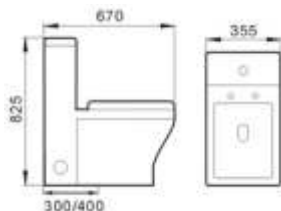

mid ocean[®]
sanitary ware

Sanitary ware

NEW

DIAMOND

mid ocean[®]
sanitary ware

MODEL : DIAMOND

Code : MO SW A-0231
Type : Wash down
Color : White
Size : 680x375x835mm
S-trap : 300mm roughing-in
P-trap : 180mm roughing-in

NEW

MARANO

MODEL : MARANO

Code : MO SW A-4092
Type : Wash down
Color : White
Size : 700x380x820mm
S-trap : 300mm roughing-in
P-trap : 180mm roughing-in

NEW

TRESA

MODEL : TRESA

Code : MO SW A-0126
Type : Siphonic
Color : White
Size : 670x355x825mm
S-trap : 300mm roughing-in

**SINGLE PIECE
WATER CLOSET**

SESIA

ELEGANCE
IN
WHITE

ENNA

MODEL : SESIA

Code : MO SW A-0102
 Type : Wash down
 Color : White
 Size : 730x360x770mm
 S-trap : 300mm roughing-in
 P-trap : 180mm roughing-in

MODEL : ENNA

Code : MO SW A-0219
 Type : Wash down
 Color : White/Ivory
 Size : 670x385x770mm
 S-trap : 300mm roughing-in
 P-trap : 180mm roughing-in

MODEL : ELVO

Code : MO SW A-0224
 Type : Wash down
 Color : White
 Size : 680x375x760mm
 S-trap : 300mm roughing-in
 P-trap : 180mm roughing-in