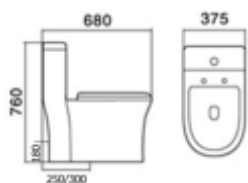

mid ocean[®]
sanitary ware

Sanitary ware

NEW

DIAMOND

mid ocean[®]
sanitary ware

MODEL : DIAMOND

Code : MO SW A-0231
Type : Wash down
Color : White
Size : 680x375x835mm
S-trap : 300mm roughing-in
P-trap : 180mm roughing-in

NEW

MARANO

MODEL : MARANO

Code : MO SW A-4092
Type : Wash down
Color : White
Size : 700x380x820mm
S-trap : 300mm roughing-in
P-trap : 180mm roughing-in

NEW

TRESA

MODEL : TRESA

Code : MO SW A-0126
Type : Siphonic
Color : White
Size : 670x355x825mm
S-trap : 300mm roughing-in

**SINGLE PIECE
WATER CLOSET**

SESIA

ELEGANCE
IN
WHITE

ENNA

MODEL : SESIA

Code : MO SW A-0102
 Type : Wash down
 Color : White
 Size : 730x360x770mm
 S-trap : 300mm roughing-in
 P-trap : 180mm roughing-in

MODEL : ENNA

Code : MO SW A-0219
 Type : Wash down
 Color : White/Ivory
 Size : 670x385x770mm
 S-trap : 300mm roughing-in
 P-trap : 180mm roughing-in

MODEL : ELVO

Code : MO SW A-0224
 Type : Wash down
 Color : White
 Size : 680x375x760mm
 S-trap : 300mm roughing-in
 P-trap : 180mm roughing-in